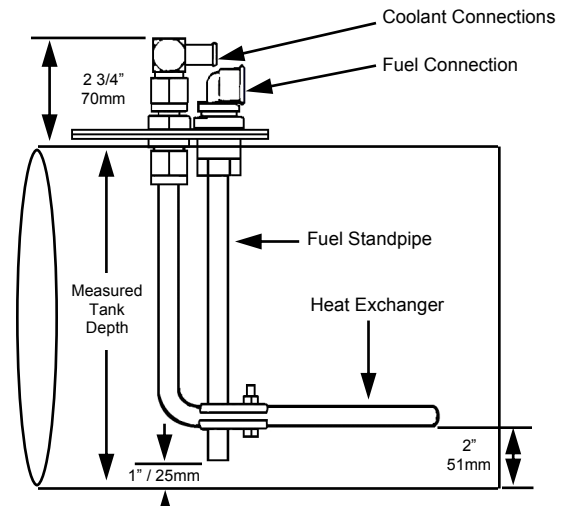

**DIMENSIONAL AND REPLACEMENT PART INFORMATION**

**IN-TANK REPLACEMENT PARTS**

ITEM #	QTY.	DESCRIPTION	PART NO.
1	4	Retaining Clip—(Included in Installation Kit)	A-649
2	2	Copper Washer	A-616
3	12	Mounting Bolt—(Included in Installation Kit)	A-610
(a) 4	1	Curved 2-Hole Plate—See Option 4 Below for Flat Plate	A-415-2
5	1	Gasket—(Included in Installation Kit)	A-611
6	2	Locking Nut	A-628
7	4	Split Ring Ferrule	A-621
8	4	Compression Nut	A-639
9	1	Heat Exchanger Tube 28" / 711mm	A-600
(b) 10	2	5/8" Tube Fitting Elbow to 5/8" / 16mm Hose Barb (Includes 7 & 8) - See Option 10 Below for 1/2" NPT	A-613
11	2	Bushing (Includes 6, 7, & 8)	A-612
12	8	O-Ring Kit (Package Contains 4 Each White & Black O-Rings) - NOT SHOWN	A-617
(c) 13	2	Curved Back-Up Plate—See Option 13 Below for Flat Back-Up Plate	A-1795
(a) Option 4	1	Flat 2-Hole Plate	A-414-2
(b) Option 10	2	5/8" Tube Fitting Elbow to 1/2" Female NPT	A-619
(c) Option 13	2	Flat Back-Up Plate	A-2025
Misc.	N/A	Curved Cover Up Kit—22" Through 29" / 559mm Through 737mm Tanks	KT-1909
Misc.	N/A	Curved Cover Plate—22" Through 29" / 559mm Through 737mm Tanks	A-415-0
Misc.	N/A	Flat Cover Up Kit	KT-1911
Misc.	N/A	Flat Cover Up Plate	A-414-0
Misc.	N/A	Curved Cover Up Kit—Up To 22" / 559mm Tanks	KT-1910
Misc.	N/A	Curved Cover Up Plate—Up To 22" / 559mm Tanks	A-541-0