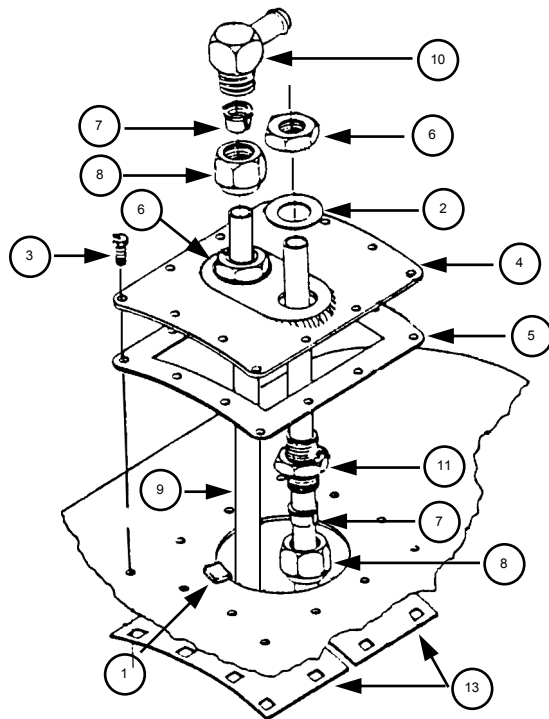

**DIMENSIONAL AND REPLACEMENT PART INFORMATION**

**IN-TANK REPLACEMENT PARTS**

ITEM #	QTY.	DESCRIPTION	PART NO.
1	4	Retaining Clip—(Included in Installation Kit)	A-649
2	2	Copper Washer	A-616
3	12	Mounting Bolt—(Included in Installation Kit)	A-610
(a) 4	1	Curved 2-Hole Plate—See Option 4 Below for Flat Plate	A-415-2
5	1	Gasket—(Included in Installation Kit)	A-611
6	2	Locking Nut	A-628
7	4	Split Ring Ferrule	A-621
8	4	Compression Nut	A-639
9	1	Heat Exchanger Tube 28" / 711mm	A-600
(b) 10	2	5/8" Tube Fitting Elbow to 5/8" / 16mm Hose Barb (Includes 7 & 8) - See Option 10 Below for 1/2" NPT	A-613
11	2	Bushing (Includes 6, 7, & 8)	A-612
12	8	O-Ring Kit (Package Contains 4 Each White & Black O-Rings) - NOT SHOWN	A-617
(c) 13	2	Curved Back-Up Plate—See Option 13 Below for Flat Back-Up Plate	A-1795
(a) Option 4	1	Flat 2-Hole Plate	A-414-2
(b) Option 10	2	5/8" Tube Fitting Elbow to 1/2" Female NPT	A-619
(c) Option 13	2	Flat Back-Up Plate	A-2025
Misc.	N/A	Curved Cover Up Kit—22" Through 29" / 559mm Through 737mm Tanks	KT-1909
Misc.	N/A	Curved Cover Plate—22" Through 29" / 559mm Through 737mm Tanks	A-415-0
Misc.	N/A	Flat Cover Up Kit	KT-1911
Misc.	N/A	Flat Cover Up Plate	A-414-0
Misc.	N/A	Curved Cover Up Kit—Up To 22" / 559mm Tanks	KT-1910
Misc.	N/A	Curved Cover Up Plate—Up To 22" / 559mm Tanks	A-541-0