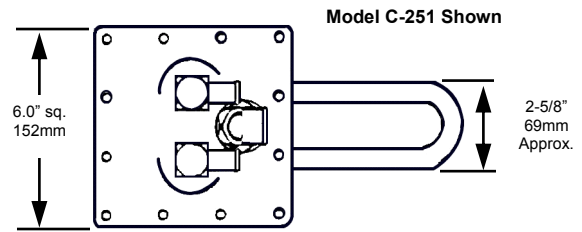

**DIMENSIONAL AND REPLACEMENT PART INFORMATION**

**IN-TANK REPLACEMENT PARTS**

ITEM #	QTY.	DESCRIPTION	PART NO.
1	4	Retaining Clip—(Included in Installation Kit)	A-649
2	2	Copper Washer	A-616
3	12	Mounting Bolt—(Included in Installation Kit)	A-610
(a) 4	1	Curved 2-Hole Plate—See Option 4 Below for Flat Plate	A-415-2
5	1	Gasket—(Included in Installation Kit)	A-611
6	2	Locking Nut	A-628
7	4	Split Ring Ferrule	A-621
8	4	Compression Nut	A-639
9	1	Heat Exchanger Tube 28" / 711mm	A-600
(b) 10	2	5/8" Tube Fitting Elbow to 5/8" / 16mm Hose Barb (Includes 7 & 8) - See Option 10 Below for 1/2" NPT	A-613
11	2	Bushing (Includes 6, 7, & 8)	A-612
12	8	O-Ring Kit (Package Contains 4 Each White & Black O-Rings) - NOT SHOWN	A-617
(c) 13	2	Curved Back-Up Plate—See Option 13 Below for Flat Back-Up Plate	A-1795
(a) Option 4	1	Flat 2-Hole Plate	A-414-2
(b) Option 10	2	5/8" Tube Fitting Elbow to 1/2" Female NPT	A-619
(c) Option 13	2	Flat Back-Up Plate	A-2025
Misc.	N/A	Curved Cover Up Kit—22" Through 29" / 559mm Through 737mm Tanks	KT-1909
Misc.	N/A	Curved Cover Plate—22" Through 29" / 559mm Through 737mm Tanks	A-415-0
Misc.	N/A	Flat Cover Up Kit	KT-1911
Misc.	N/A	Flat Cover Up Plate	A-414-0
Misc.	N/A	Curved Cover Up Kit—Up To 22" / 559mm Tanks	KT-1910
Misc.	N/A	Curved Cover Up Plate—Up To 22" / 559mm Tanks	A-541-0