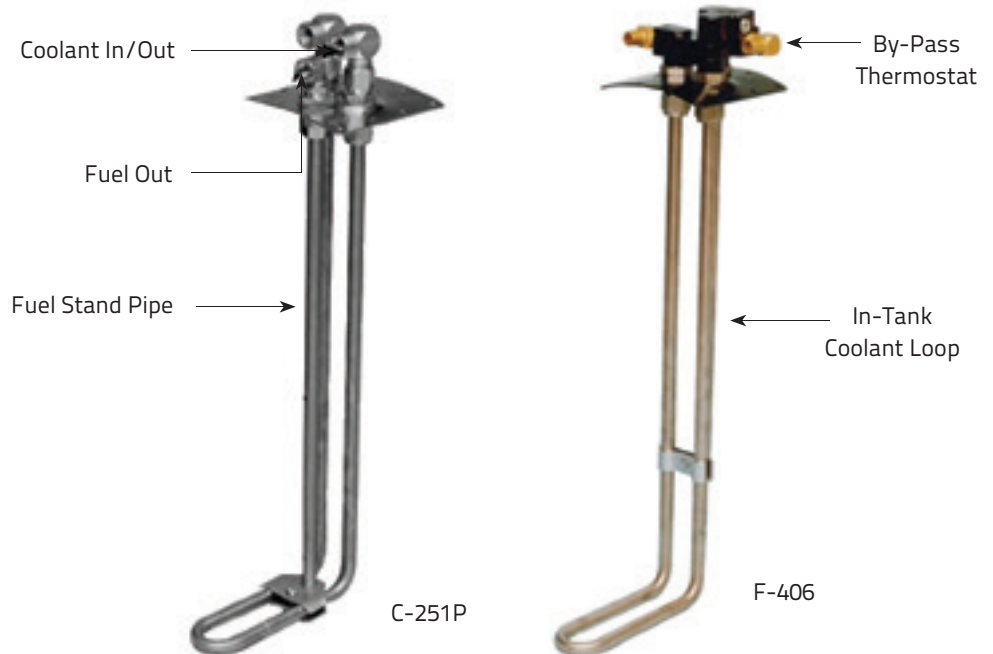

IN-TANK FUEL AND FLUID HEATERS

The original Arctic Fox® fuel heater. This all stainless steel loop fits flat or curved tanks to warm fuel or other fluids. Available with or without a thermostat.

BENEFITS

- Integral design fits all fuel tanks, simplifies plumbing and reduces fittings
- Fully mechanical thermostat (optional)
- Maintains temperature levels which are recommended by engine manufacturers and keeps the in-tank fuel within the recommended temperature for maximum horse power

WHERE TO USE

- Heavy Duty Trucks

SPECIFICATIONS:

- Option to order factory assembled to fit any tank from 14" to 29" (356mm to 737mm)
- Custom built fluid heaters may be requested

Customer service: Toll Free: 800.328.6108

Part	Tank Depth	Coolant Hose	Fuel
C-201	Round 22" through 29" (559mm through 737mm)	5/8" Hose Barb	No
C-201P	Round 22" through 29" (559mm through 737mm)	1/2" Female Pipe Thread	No
C-251	Round 22" through 29" (559mm through 737mm)	5/8" Hose Barb	Yes
C-251P	Round 22" through 29" (559mm through 737mm)	1/2" Female Pipe Thread	Yes
CS-201	Round 14" through 21" (356mm through 533mm)	5/8" Hose Barb	No
CS-201P	Round 14" through 21" (356mm through 533mm)	1/2" Female Pipe Thread	No
CS-251	Round 14" through 21" (356mm through 533mm)	5/8" Hose Barb	Yes
CS-251P	Round 14" through 21" (356mm through 533mm)	1/2" Female Pipe Thread	Yes
F-203	Flat 14" through 29" (356mm through 737mm)	5/8" Hose Barb	No
F-203P	Flat 14" through 29" (356mm through 737mm)	1/2" Female Pipe Thread	No
F-253	Flat 14" through 29" (356mm through 737mm)	5/8" Hose Barb	Yes
F-253P	Flat 14" through 29" (356mm through 737mm)	1/2" Female Pipe Thread	Yes